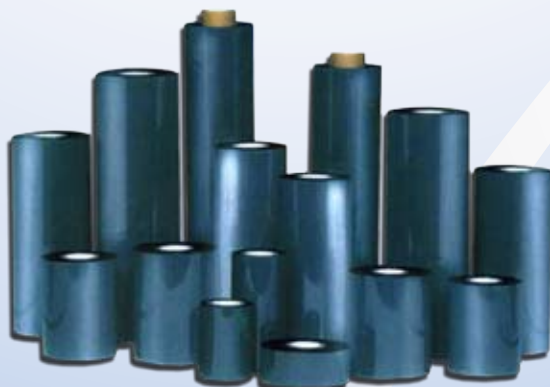

CLIFTON PACKAGING GROUP PLC

Packaging For Tomorrows World

THERMAL TRANSFER RIBBONS

Smartdate

Premium Near Edge Wax Resin, Inside Wound

| Size | Box Qty | Price P/Roll | Price P/Box |
|--------------|---------|--------------|-------------|
| 55mm x 600m | 30 | £6.60 | £198.00 |
| 110mm x 450m | 10 | £9.90 | £99.00 |

Zodiac/Dataflex

Premium Near Edge Wax Resin, Outside Wound

| Size | Box Qty | Price P/Roll | Price P/Box |
|--------------|---------|--------------|-------------|
| 55mm x 1000m | 24 | £11.00 | £264.00 |
| 110mm x 600m | 10 | £13.20 | £132.00 |